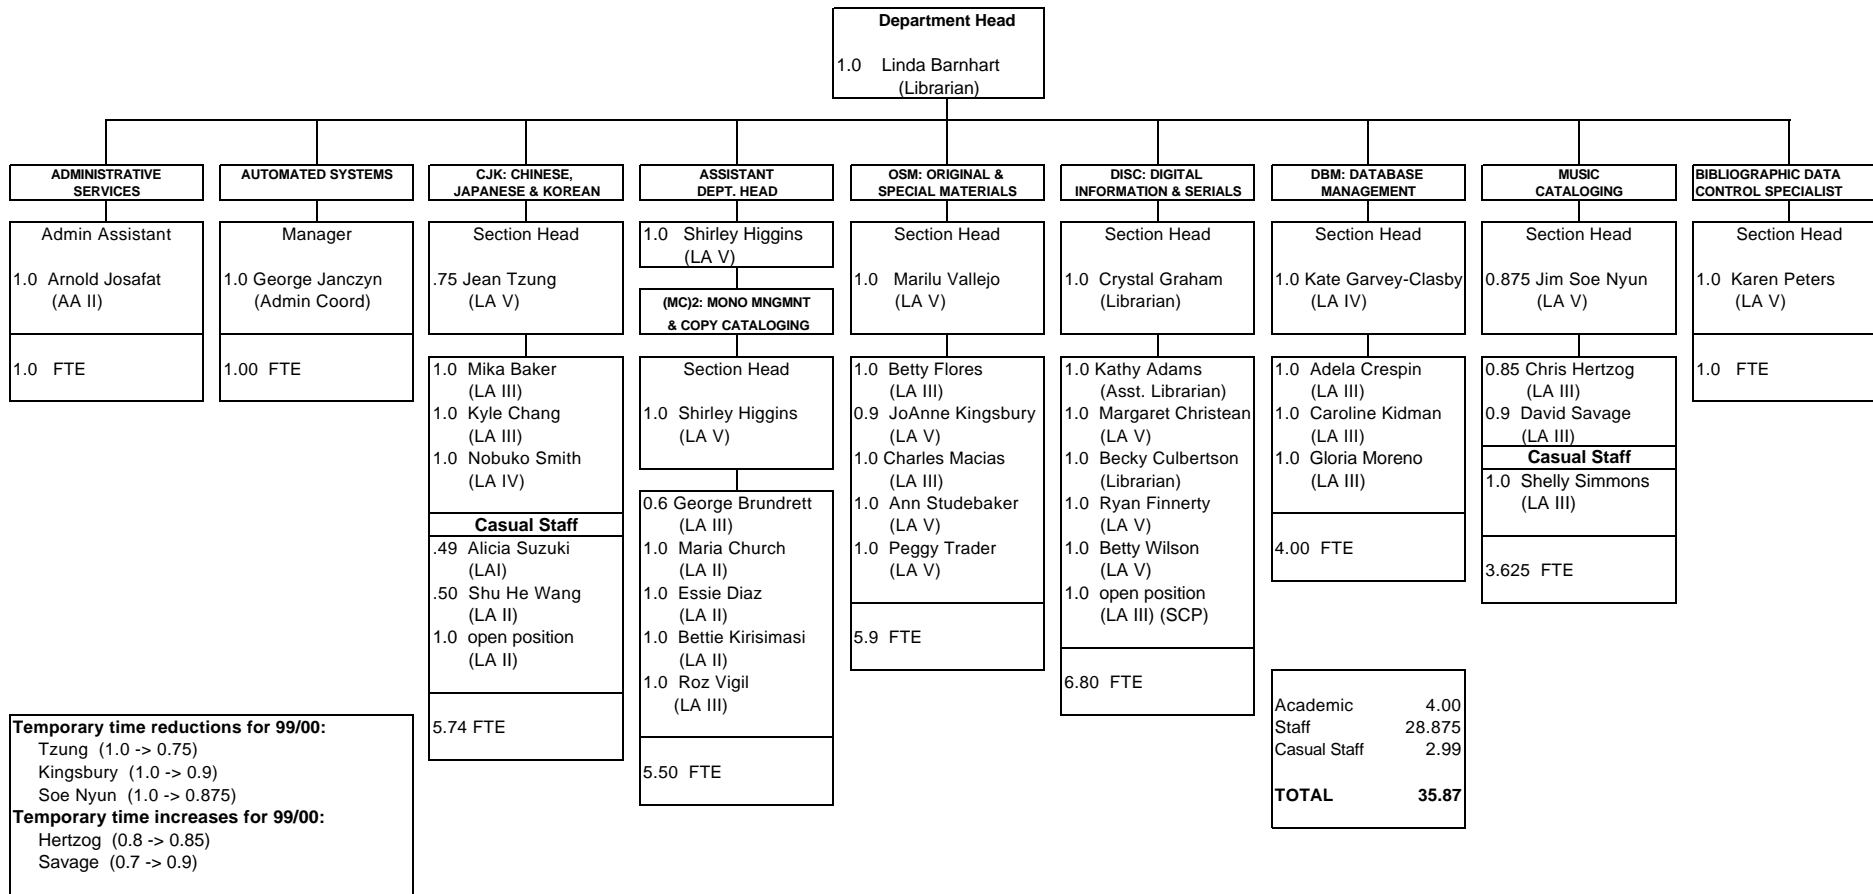

**CATALOG DEPARTMENT  
ORGANIZATION CHART  
Revised 4/24/00**

**Temporary time reductions for 99/00:**  
 Tzung (1.0 -> 0.75)  
 Kingsbury (1.0 -> 0.9)  
 Soe Nyun (1.0 -> 0.875)  
**Temporary time increases for 99/00:**  
 Hertzog (0.8 -> 0.85)  
 Savage (0.7 -> 0.9)